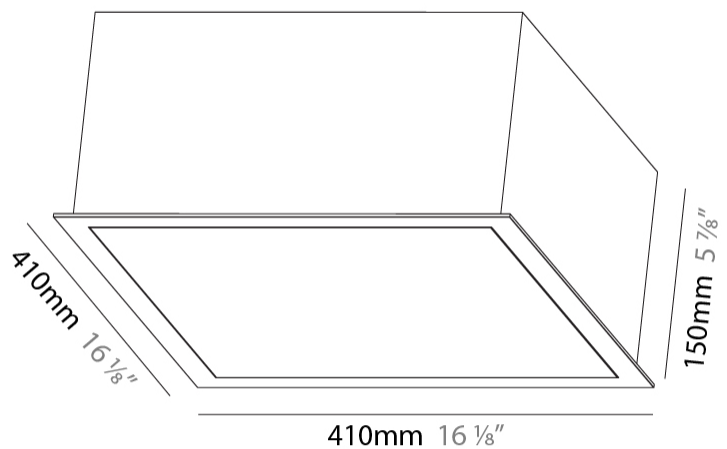

GENERAL

Series: Pi2
Subseries: Pi2 Standard
Brand: Prolicht
Division: Architectural
Mounting Type: Recessed
Mounting Location: Ceiling
Subcategory: Ambient

PHYSICAL

Shape: Square
Length (mm): 410
Length (in): 16 1/8
Width (mm): 410
Width (in): 16 1/8
Height (mm): 150
Height (in): 5 7/8
Ceiling Thickness (mm): 10 / 12.5 / 15 / 25 / 30
Ceiling Thickness (in): 3/8 or 1/2 or 9/16 or 1 or 1 3/16
Min. Recessing Depth (mm): 160
Min. Recessing Depth (in): 6 5/16
Light Distribution: Direct
Diffuser: PMMA - Opal or Micro-Prism
Fixture Finish: SSR / BKV / CWI / CRY / HAB / UFT / ITA / RUA / FTG / MYG / LOD / PUS / FRO / FUP / KIA / POP / BLS / SPG / MEY / GOH / GUM / CHC / COM / ABZ / JAG / OBR / MOS / ROR
Fixture Material: Aluminum

ELECTRICAL

Lamp Type: LED (Zhaga Standard)
Input Wattage (W): 12.4
Total Output Wattage (W): 10.8
Dimming: Tri-Mode (Non-Dimming and Phase Dimming (120Vac only) and 0-10V Dimming)
Driver Included: Yes
Driver Location: Integrated
Driver Type: Constant Current - Universal
Driver Class: Class 2
Input Voltage (V): 120 - 277
Constant Current (MA): 350

LED

Color Temperature (°K): 3000 / 3500 / 4000
Max. Delivered Lumen (lm): 1140 / 1156 / 1180
CRI: >80 CRI
Efficiency (%): 0.65
Lamp Life (hrs): 50000

OPTICAL

RATINGS AND CERTIFICATIONS

Certified By: Certified for North American Standards
IP rating: IP20