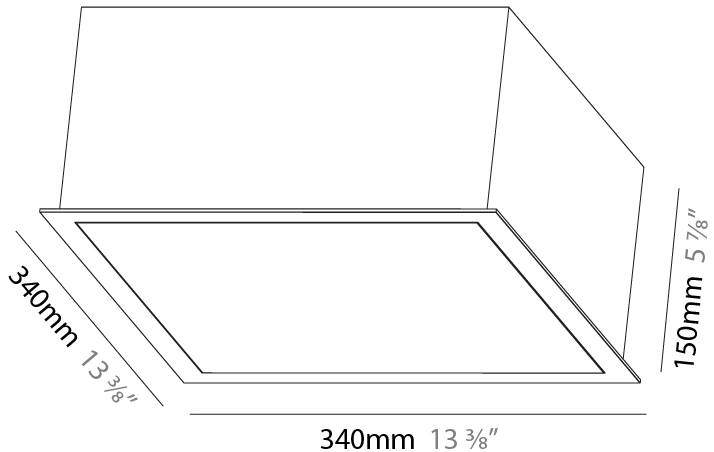

GENERAL

Series: Pi2
Subseries: Pi2 Standard
Brand: Prolicht
Division: Architectural
Mounting Type: Recessed
Mounting Location: Ceiling
Subcategory: Ambient

PHYSICAL

Shape: Square
Length (mm): 340
Length (in): 13 3/8
Width (mm): 340
Width (in): 13 3/8
Height (mm): 150
Height (in): 5 7/8
Ceiling Thickness (mm): 10 / 12.5 / 15 / 25 / 30
Ceiling Thickness (in): 3/8 or 1/2 or 9/16 or 1 or 1 3/16
Min. Recessing Depth (mm): 160
Min. Recessing Depth (in): 6 5/16
Light Distribution: Direct
Diffuser: PMMA - Opal or Micro-Prism
Fixture Finish: SSR / BKV / CWI / CRY / HAB / UFT / ITA / RUA / FTG / MYG / LOD / PUS / FRO / FUP / KIA / POP / BLS / SPG / MEY / GOH / GUM / CHC / COM / ABZ / JAG / OBR / MOS / ROR
Fixture Material: Aluminum

ELECTRICAL

Lamp Type: LED (Zhaga Standard)
Input Wattage (W): 12.4
Total Output Wattage (W): 10.8
Dimming: Tri-Mode (Non-Dimming and Phase Dimming (120Vac only) and 0-10V Dimming)
Driver Included: Yes
Driver Location: Integrated
Driver Type: Constant Current - Universal
Driver Class: Class 2
Input Voltage (V): 120 - 277
Constant Current (MA): 350

LED

Color Temperature (°K): 3000 / 3500 / 4000
Max. Delivered Lumen (lm): 880 / 950 / 970
CRI: >80 CRI
Efficiency (%): 0.65
Lamp Life (hrs): 50000

OPTICAL

RATINGS AND CERTIFICATIONS

Certified By: Certified for North American Standards
IP rating: IP20