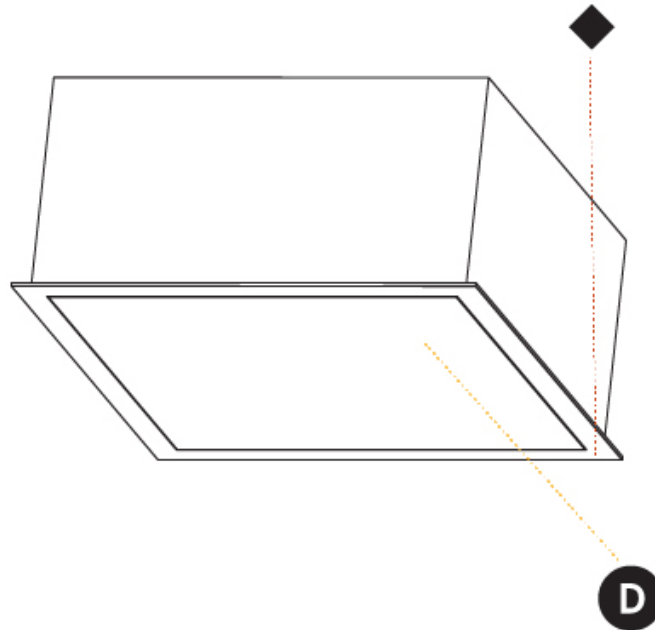

PI2 STANDARD RECESSED

A37130-

PROJECT	_____
TYPE	_____
SPECIFIER	_____
QUANTITY	_____
DATE	_____