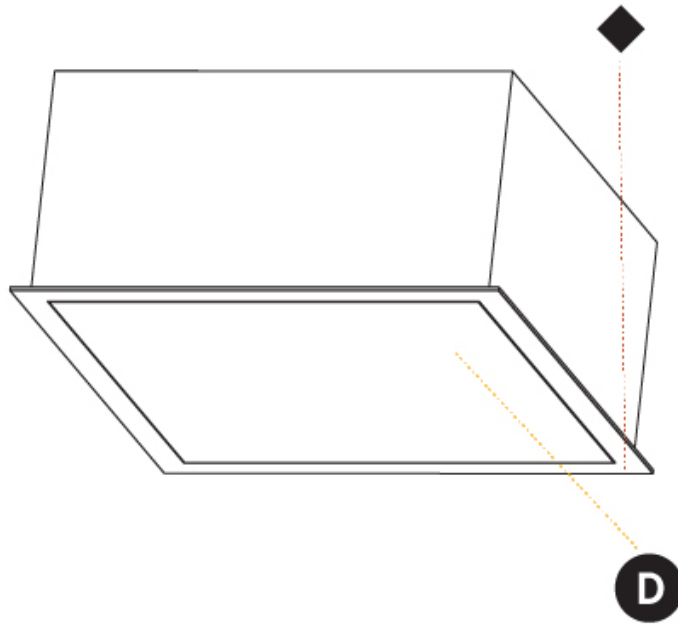

PI2 STANDARD RECESSED

A37741-

PROJECT	_____
TYPE	_____
SPECIFIER	_____
QUANTITY	_____
DATE	_____