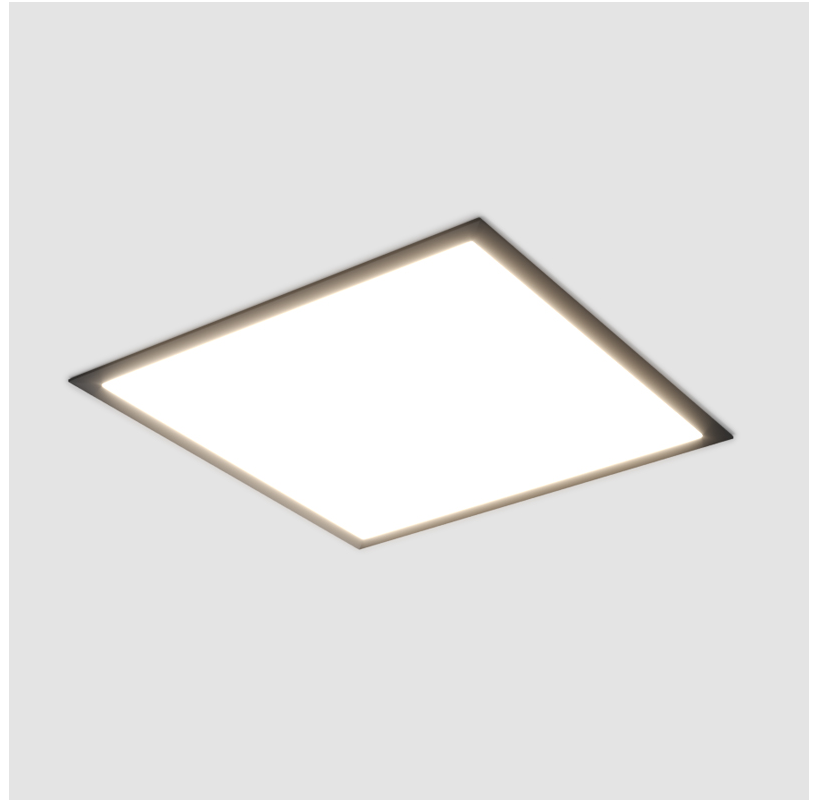

GENERAL

Series: Pi2
Subseries: Pi2 Standard
Brand: Prolicht
Division: Architectural
Mounting Type: Recessed
Mounting Location: Ceiling
Subcategory: Ambient

PHYSICAL

Shape: Square
Length (mm): 410
Length (in): 16 1/8
Width (mm): 410
Width (in): 16 1/8
Height (mm): 150
Height (in): 5 7/8
Ceiling Thickness (mm): 10 / 12.5 / 15 / 25 / 30
Ceiling Thickness (in): 3/8 or 1/2 or 9/16 or 1 or 1 3/16
Min. Recessing Depth (mm): 160
Min. Recessing Depth (in): 6 5/16
Light Distribution: Direct
Diffuser: PMMA - Opal or Micro-Prism
Fixture Finish: SSR / BKV / CWI / CRY / HAB / UFT / ITA / RUA / FTG / MYG / LOD / PUS / FRO / FUP / KIA / POP / BLS / SPG / MEY / GOH / GUM / CHC / COM / ABZ / JAG / OBR / MOS / ROR
Fixture Material: Aluminum

ELECTRICAL

Lamp Type: LED (Zhaga Standard)
Input Wattage (W): 12.4
Total Output Wattage (W): 10.8
Dimming: Tri-Mode (Non-Dimming and Phase Dimming (120Vac only) and 0-10V Dimming)
Driver Included: Yes
Driver Location: Integrated
Driver Type: Constant Current - Universal
Driver Class: Class 2
Input Voltage (V): 120 - 277
Constant Current (MA): 350

LED

Color Temperature (°K): 3000 / 3500 / 4000
Max. Delivered Lumen (lm): 1140 / 1156 / 1180
CRI: >80 CRI
Efficiency (%): 0.65
Lamp Life (hrs): 50000

OPTICAL

RATINGS AND CERTIFICATIONS

Certified By: Certified for North American Standards
IP rating: IP20